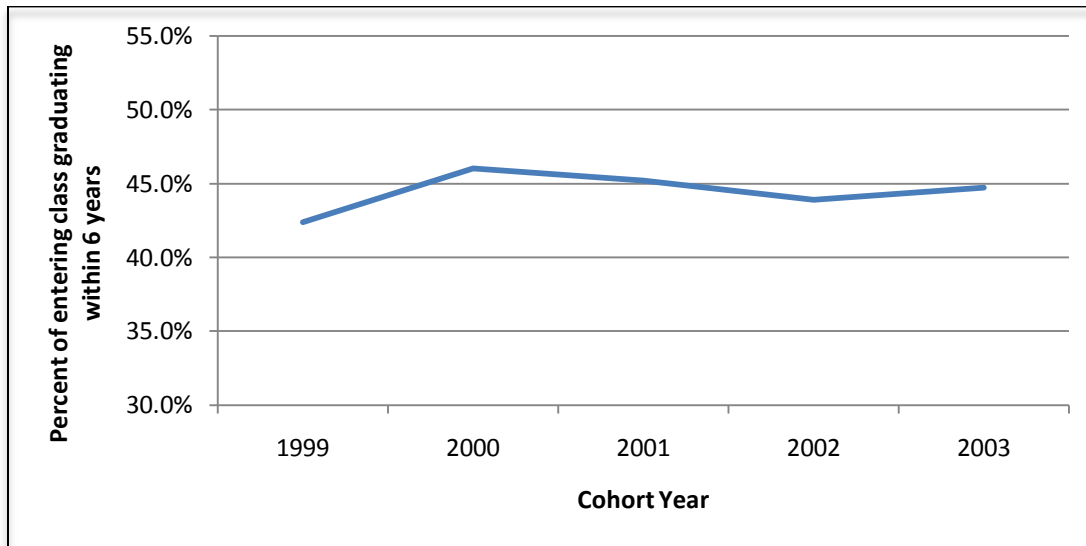

**Six-Year Graduation Rate of First-Time, Full-time, Degree-Seeking Students at NMSU,
1999-2003 Cohorts**

Cohort Entering Year	Number in Cohort *	Number Graduated within 6 years **	6-Year Graduation Rate
1999	2,212	938	42.4%
2000	1,961	903	46.0%
2001	2,051	928	45.2%
2002	1,977	868	43.9%
2003	2,016	902	44.7%

* Cohort entering includes students entering college for the first time in a given Fall semester, who state they are intending to pursue a degree, and who enrolled for 12 or more credit hours institution-wide in their first semester of enrollment.